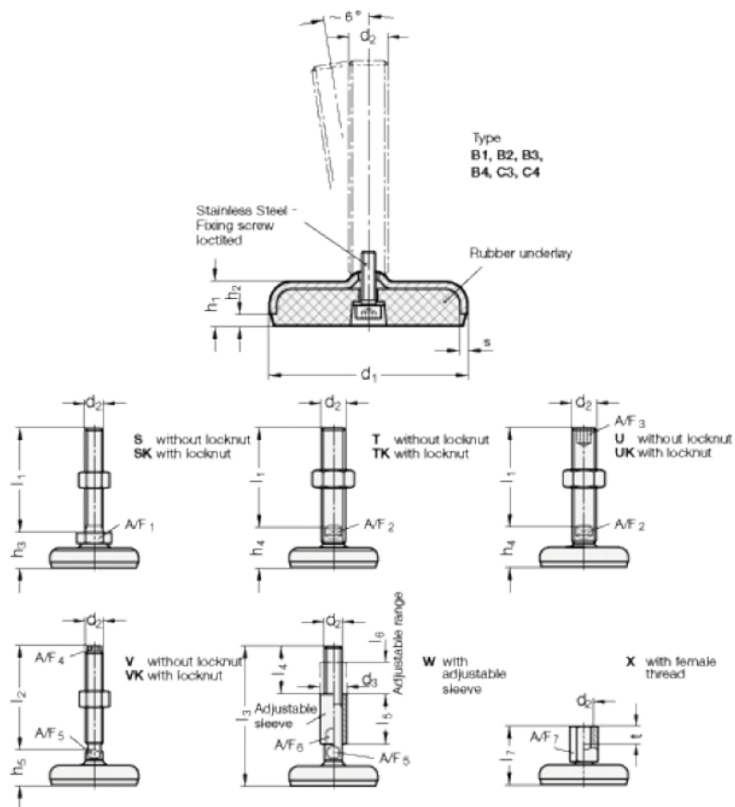

# Data Sheet

Article number: 2031120M30100B2TK  
 Description: E+G levelling foot  
 GN 31-120-M30-100-B2-TK  
 Note: TK With nut, Wrench flat at the bottom

## Measures

|           |       |
|-----------|-------|
| A/F2      | = 24  |
| d1        | = 120 |
| d2        | = 30  |
| h1        | = 22  |
| h2        | = 6   |
| h4 +4.0/0 | = 46  |
| l2        | = 100 |
| s         | = 4   |